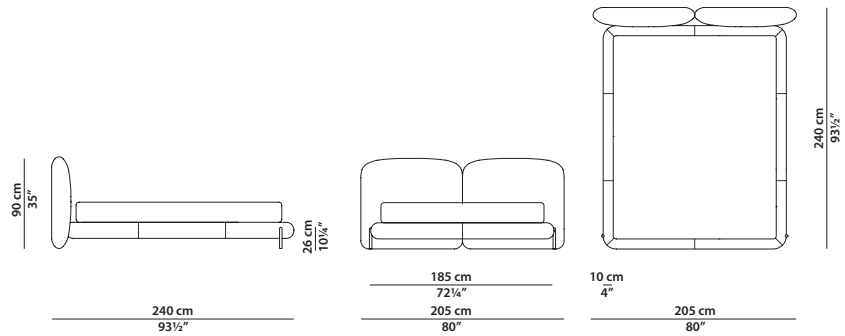

The night table must be combined with the dedicated headboard module.

4000K LED strip - 24W/MT. 110/240V power supply - 24V . Dimmable. 380 lumens.

Freestanding night table.

Version with or without drawer. Structure in satin brass-coated metal with matte varnish. Leather top. Drawer with leather-covered front and canaletto walnut veneered internal structure. Handle in satin brass-coated metal with matte varnish.

TESTATA FISSA/FIXED HEADBOARD

205 x 240 h90

Letto. Rete con doghe in legno
160 x 200 cm, 62½ x 78"
compresa nel prezzo.
Bed. 160 x 200 cm, 62½ x 78"
slatted base included.

TESTATA FISSA/FIXED HEADBOARD

225 x 240 h90

Letto. Rete con doghe in legno
180 x 200 cm, 70¼ x 78"
compresa nel prezzo.
Bed. 180 x 200 cm, 70¼ x 78"
slatted base included.

TESTATA FISSA/FIXED HEADBOARD

245 x 240 h90

Letto. Rete con doghe in legno
200 x 200 cm, 78 x 78"
compresa nel prezzo.
Bed. 200 x 200 cm, 78 x 78"
slatted base included.