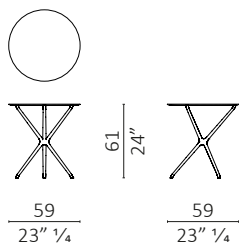

Croix De Bois alto top marmo / high w marble top