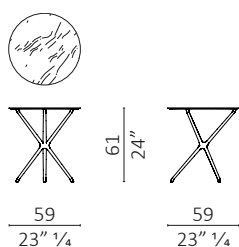

Croix De Bois basso top vetro / low w glass top