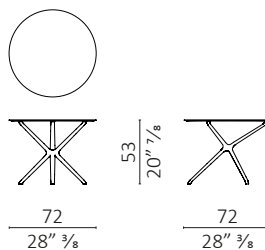

Croix De Bois medium top marmo / medium w marble top